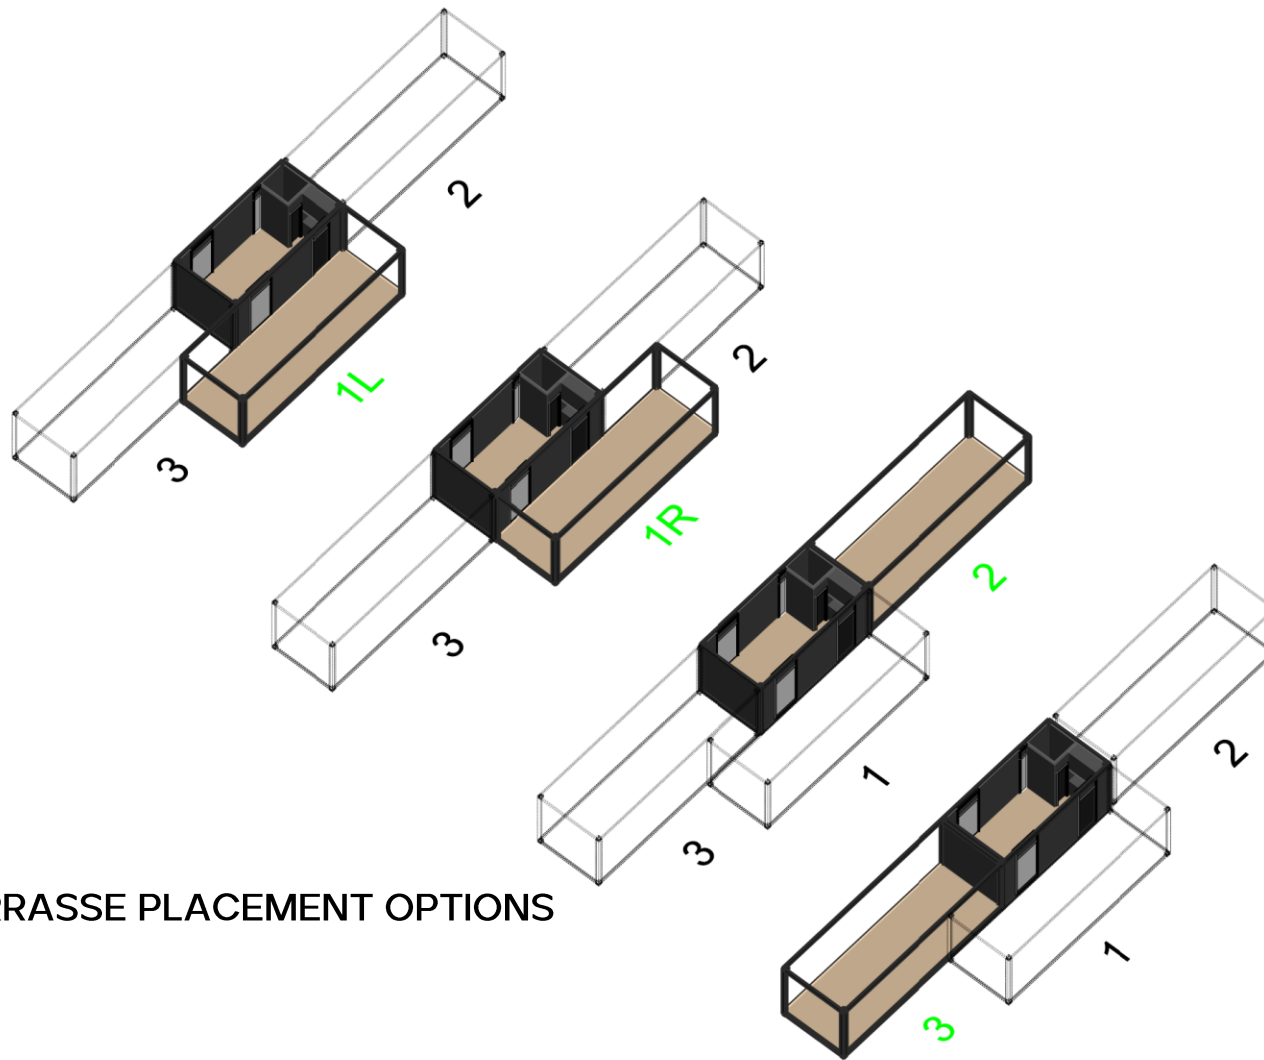

ARKI UNIT

MULTI PURPOSES UNITS

TERRASSE PLACEMENT OPTIONS