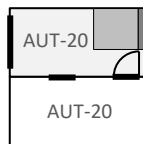

ARKI UNIT MULTI PURPOSES UNITS

TERRASSE PLACEMENT OPTIONS