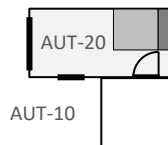

ARKI UNIT MULTI PURPOSES UNITS

TERRASSE PLACEMENT OPTIONS